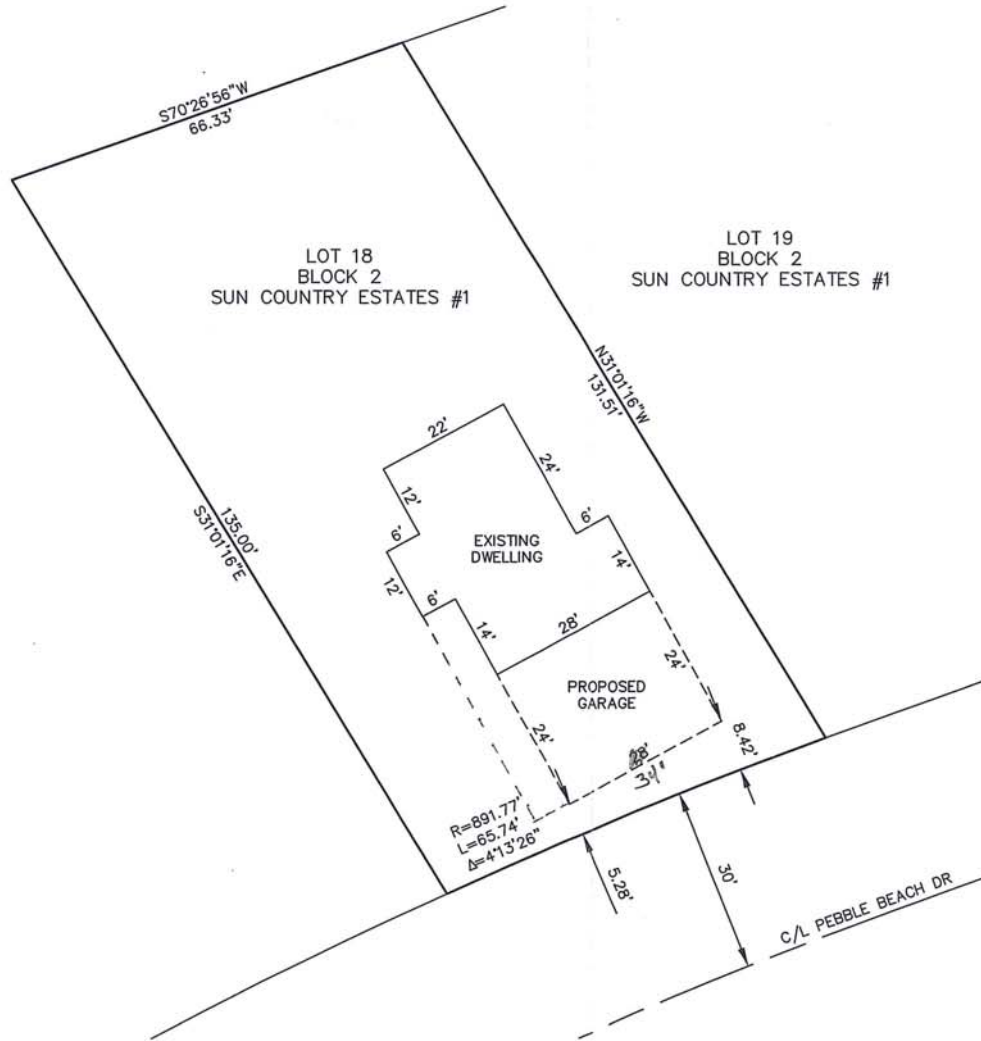

**SITE PLAN EXHIBIT MAP  
LOT 18, BLOCK 2, SUN COUNTRY ESTATES #1**

**LEGAL DESCRIPTION:**

LOT 18, BLOCK 2, SUN COUNTRY ESTATES #1, IN THE COUNTY OF KITTITAS, STATE OF WASHINGTON, AS PER THE PLAT THEREOF RECORDED IN BOOK 4 OF PLATS, PAGES 46 THROUGH 50, RECORDS OF SAID COUNTY.

**PARCEL INFORMATION:**

PARCEL NO.: 155934  
MAP NO.: 20-14-35050-0218

**ADDRESS:**

581 PEBBLE BEACH DRIVE  
CLE ELUM, WA 98922

RECEIVED  
JAN 28 2013  
KITTITAS COUNTY  
CDS

**GRAPHIC SCALE**

( IN FEET )  
1 inch = 20 ft.